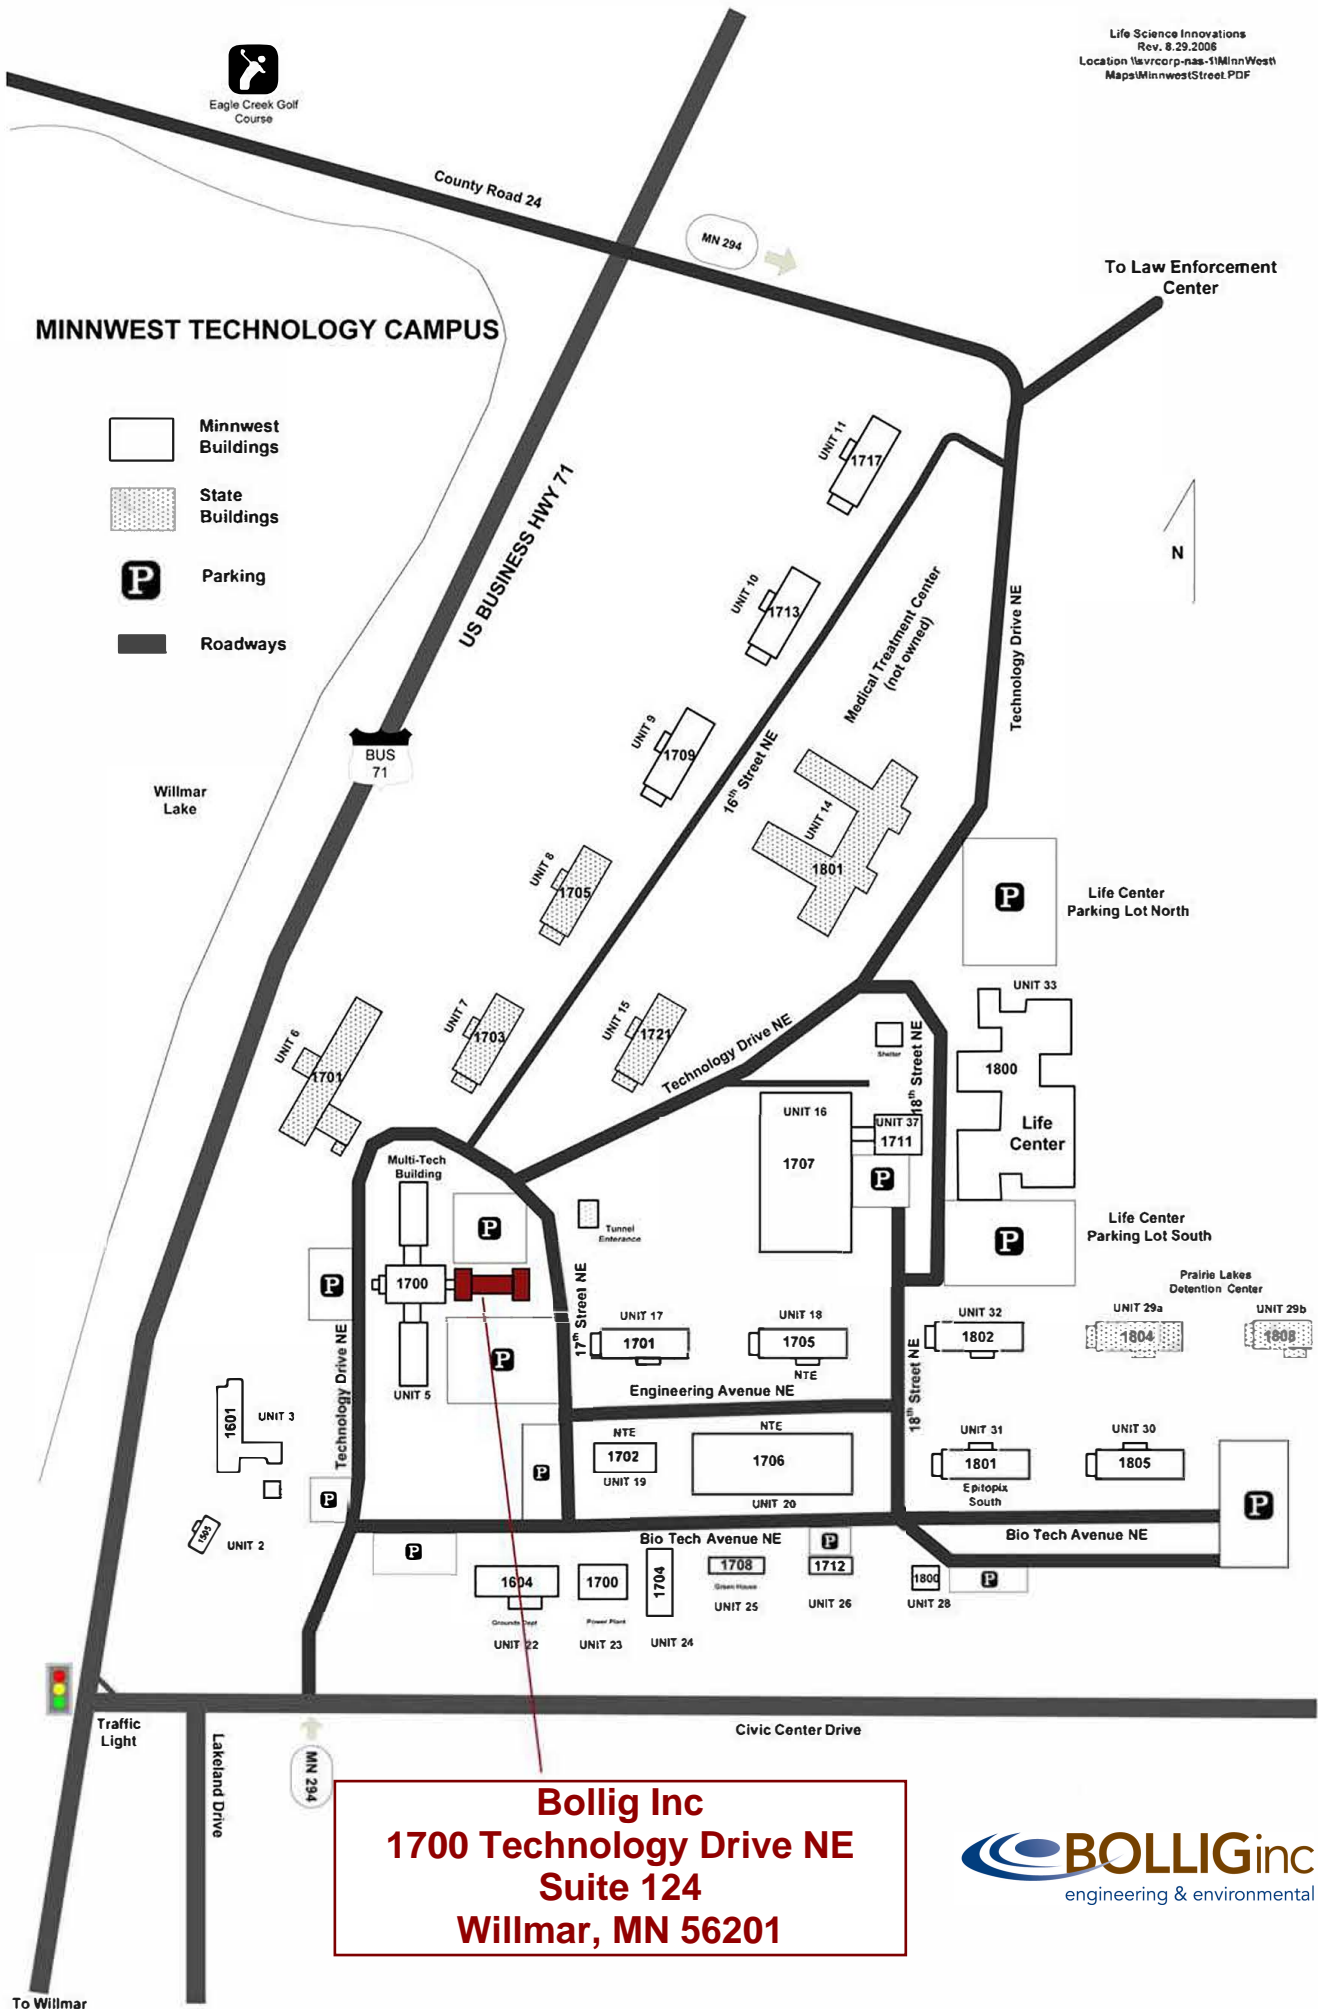

MINNWEST TECHNOLOGY CAMPUS

- Minnwest Buildings
- State Buildings
- Parking
- Roadways

Bollig Inc
1700 Technology Drive NE
Suite 124
Willmar, MN 56201